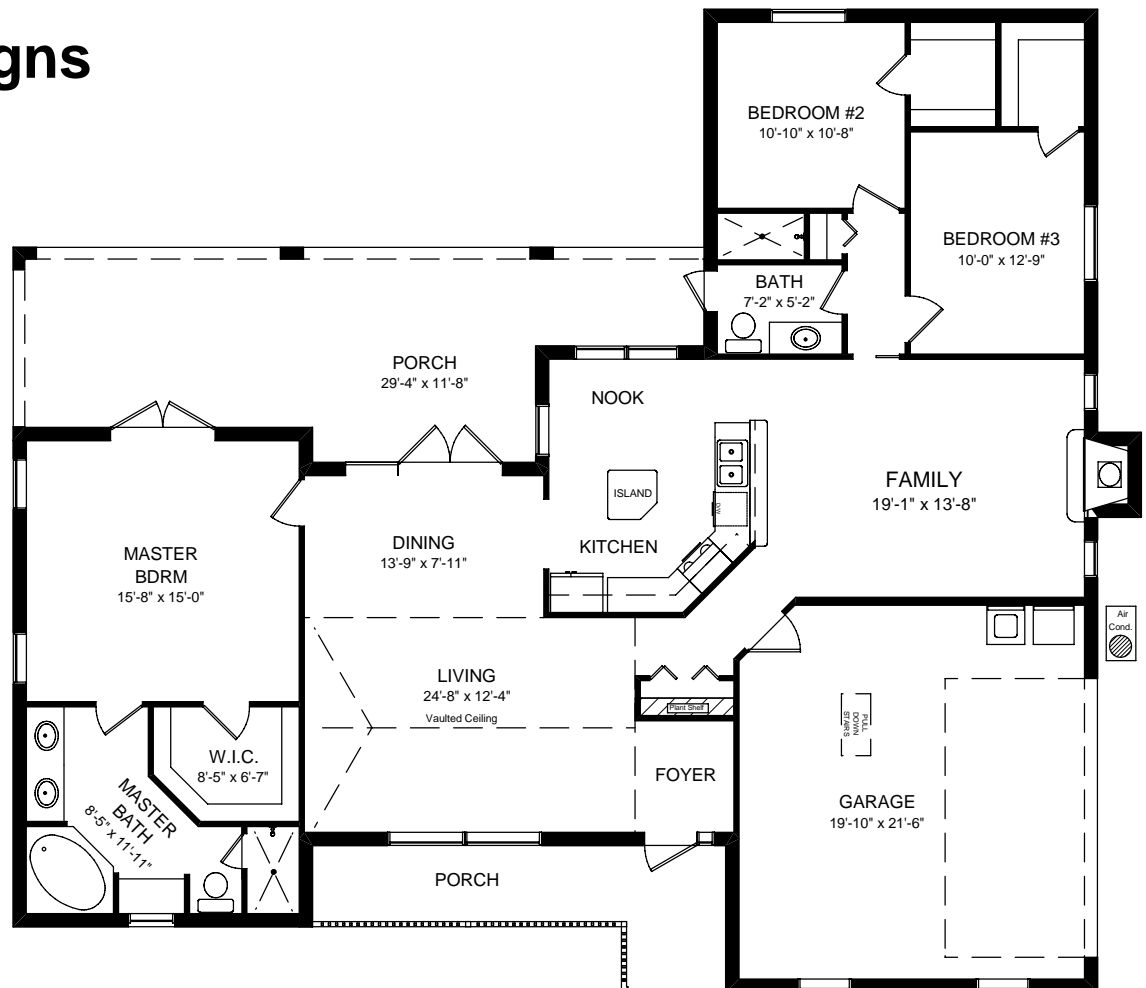

THE ST TAMMANY

Building Designs

6424 US 27 South
Sebring, Fl. 33876

(863) 471-1525

www.needplans.com

THE STATS:

1861	Living
465	Garage
391	B.Porch
134	F.Porch
2851	Total