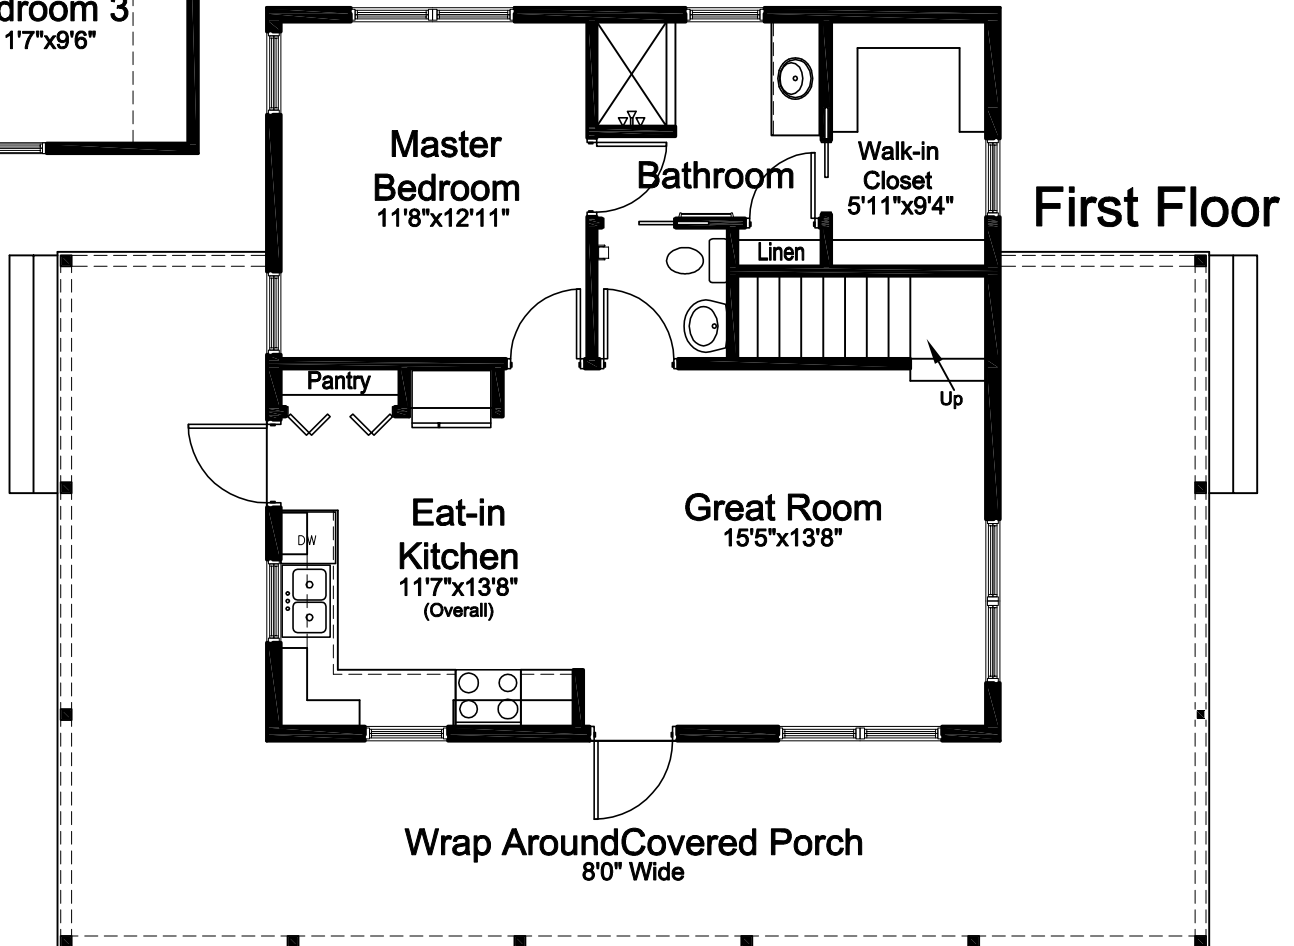

# Cabin Model

With Full Second Floor

Living area 1st floor:	784 SqFt
Living area 2nd floor:	412 SqFt
<b>Total:</b>	<b>1,196 SqFt</b>
Covered porch:	651 SqFt
<b>Total under roof:</b>	<b>1,847 SqFt</b>

Artist rendering only; subject to change without notice