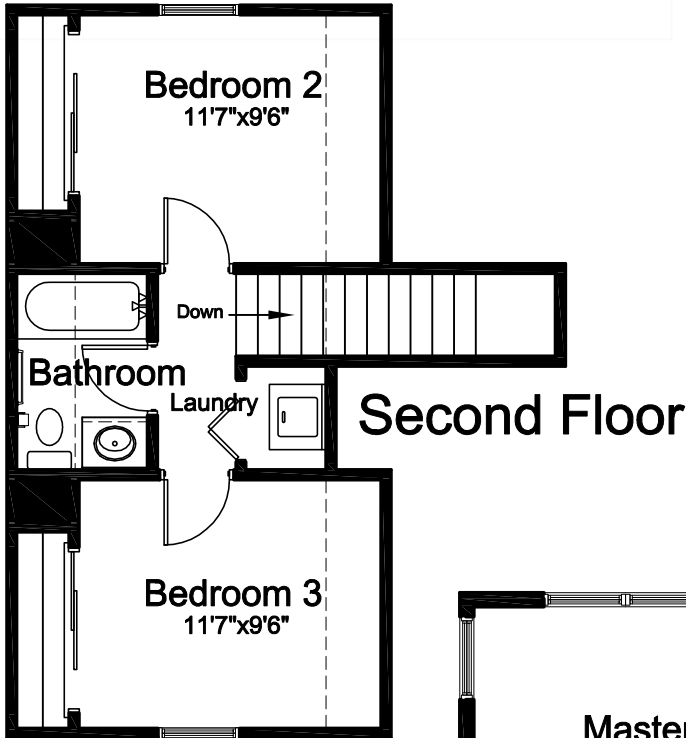

# Cabin Model

With Full Second Floor

Living area 1st floor:	784 SqFt
Living area 2nd floor:	412 SqFt
<b>Total:</b>	<b>1,196 SqFt</b>
Covered porch:	651 SqFt
<b>Total under roof:</b>	<b>1,847 SqFt</b>

Artist rendering only; subject to change without notice