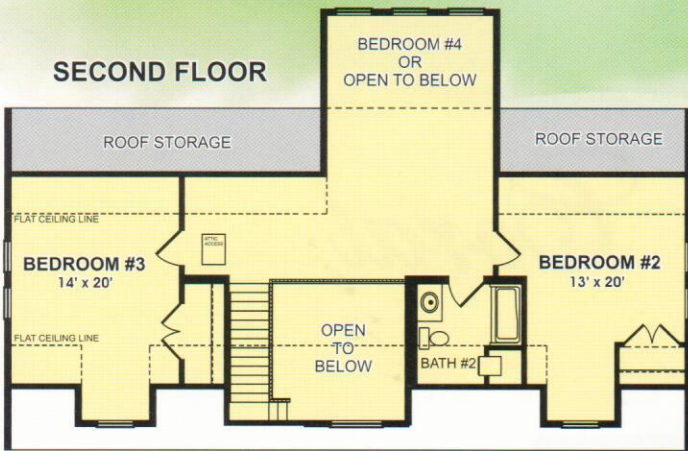

# The Cape Coral

1,680 SQ. FT. FIRST FLOOR  
 1,134 SQ. FT. SECOND FLOOR  
 480 SQ. FT. GARAGE  
 768 SQ. FT. COVERED PORCHES  
 4,062 SQ. FT. TOTAL AREA

*Tropical Isle*  
 An Island Vacation Called Home